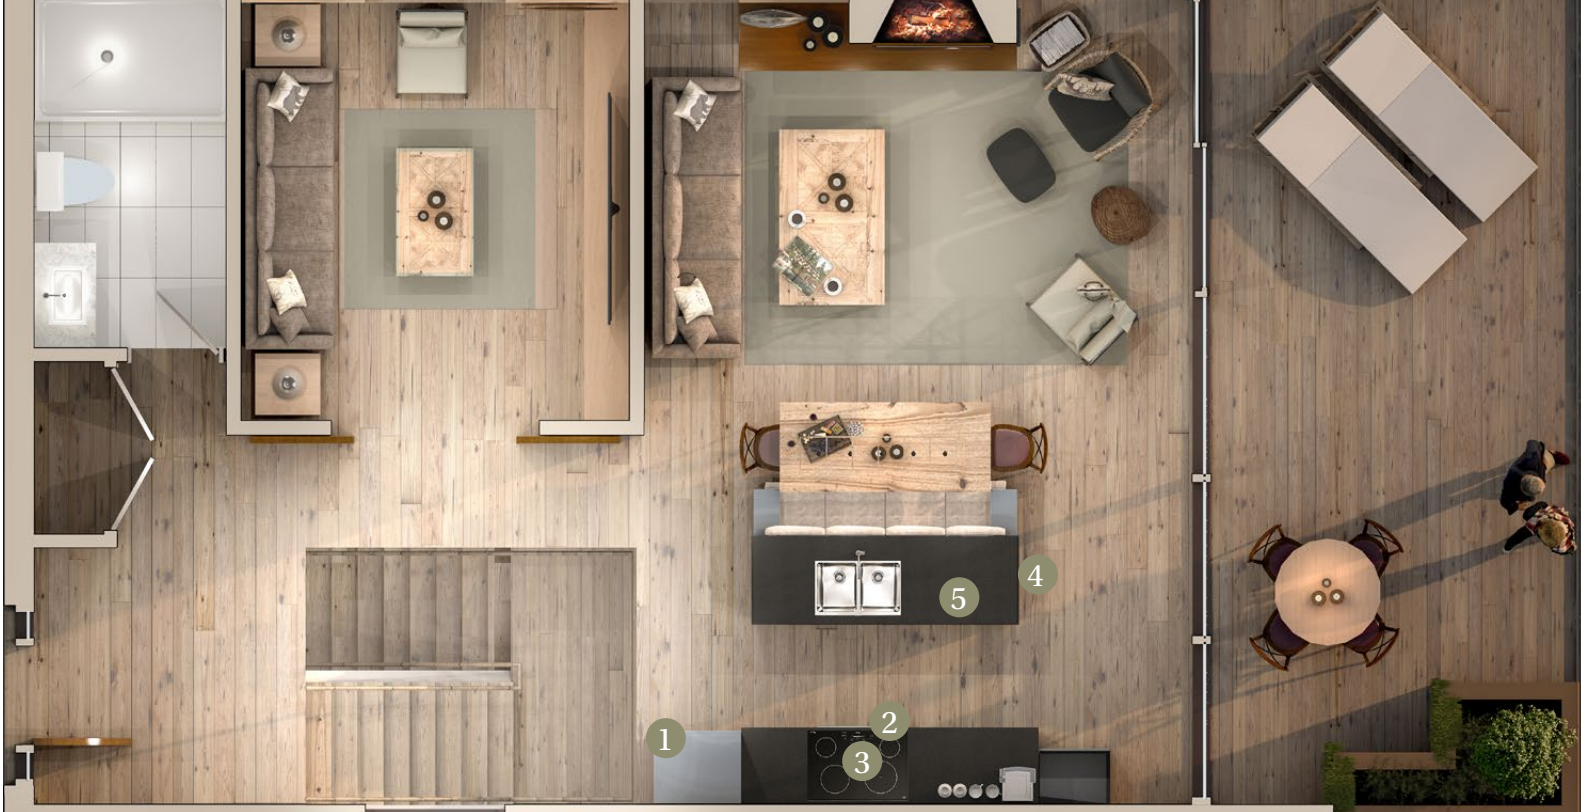

LEGEND

- 1 Built-In Refrigerator / Freezer
- 2 Induction Range
- 3 Built-In Hood
- 4 Beverage Fridge
- 5 Built-In Dishwasher
- 6 Washer & Dryer (see lower level plan)

The Lodge at Glenn Burney

OPTIONAL FURNISHING PACKAGES