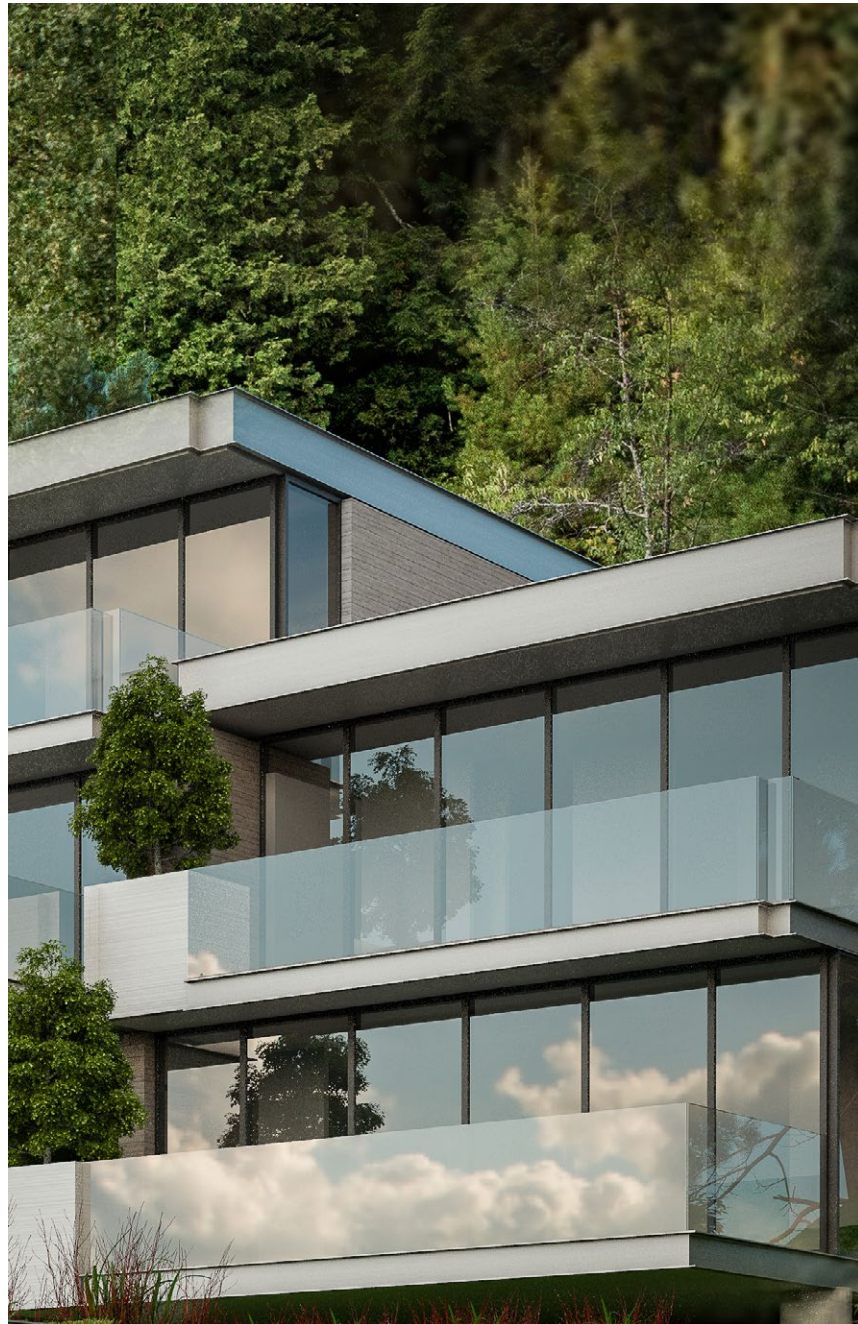

ACTUAL SITE PHOTO